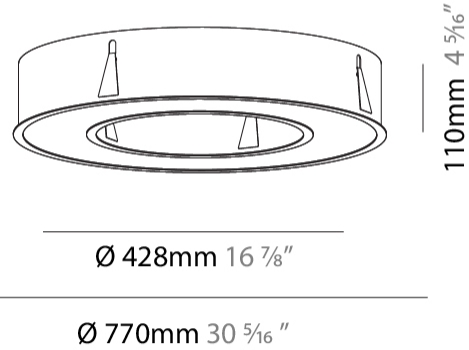

GENERAL

Series: Glorious
Subseries: Glorious
Brand: Prolight
Division: Architectural
Mounting Type: Recessed
Mounting Location: Ceiling
Subcategory: Ambient

PHYSICAL

Shape: Round
Diameter (mm): 770
Diameter (in): 30 5/16
Height (mm): 110
Height (in): 4 5/16
Min. Recessing Depth (mm): 120
Min. Recessing Depth (in): 4 3/4
Light Distribution: Direct
Weight (kg): 9.285
Weight (lbs): 20.47
Diffuser: PMMA - Opal or Micro-Prism
Fixture Finish: SSR / BKV / CWI / CRY / HAB / UFT / ITA / RUA / FTG / MYG / LOD / PUS / FRO / FUP / KIA / POP / BLS / SPG / MEY / GOH / GUM / CHC / COM / ABZ / JAG / OBR / MOS / ROR
Fixture Material: Aluminum
Cut-out Measurements: 760mm / 29 15/16" x 440mm / 17 5/16"

ELECTRICAL

Lamp Type: LED (Zhaga Standard)
Input Wattage (W): 30
Total Output Wattage (W): 24 / 19.2 (3500K)
Dimming: Non-Dimming / Phase Dimming (120Vac only) / 0-10V Dimming
Driver Included: Yes
Driver Location: Integrated
Driver Type: Constant Current - 120 / 277Vac
Driver Class: Class 2
Input Voltage (V): 120 - 277
Constant Current (MA): 350 / 600 (3500K)

LED

Color Temperature (°K): 3000 / 3500 / 4000
Max. Delivered Lumen (lm): 2770 / 2862 / 2920
CRI: >80 CRI
Efficiency (%): 65
Lamp Life (hrs): 50000

OPTICAL

RATINGS AND CERTIFICATIONS

Certified By: Certified for North American Standards
IP rating: IP20

760mm x 440mm
29 15/16" x 17 5/16"

120mm
4 3/4"

10 - 15mm
3/8" - 9/16"