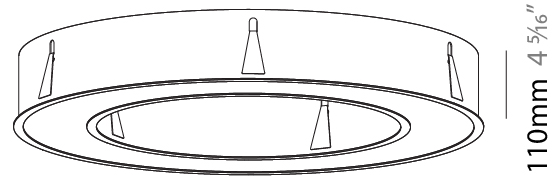

GENERAL

Series: Glorious
Subseries: Glorious
Brand: Prolicht
Division: Architectural
Mounting Type: Recessed
Mounting Location: Ceiling
Subcategory: Ambient

PHYSICAL

Shape: Round
Diameter (mm): 970
Diameter (in): 38 ³/₁₆
Height (mm): 110
Height (in): 4 ⁵/₁₆
Min. Recessing Depth (mm): 120
Min. Recessing Depth (in): 4 ³/₄
Light Distribution: Direct
Weight (kg): 11.164
Weight (lbs): 24.61
Diffuser: PMMA - Opal or Micro-Prism
Fixture Finish: SSR / BKV / CWI / CRY / HAB / UFT / ITA / RUA / FTG / MYG / LOD / PUS / FRO / FUP / KIA / POP / BLS / SPG / MEY / GOH / GUM / CHC / COM / ABZ / JAG / OBR / MOS / ROR
Fixture Material: Aluminum
Cut-out Measurements: 960mm / 37 13/16" x 640mm / 25 3/16"

ELECTRICAL

Lamp Type: LED (Zhaga Standard)
Input Wattage (W): 45
Total Output Wattage (W): 36 / 28.8 (3500K)
Dimming: 0-10V Dimming / Phase Dimming (120Vac Only)
Driver Included: Yes
Driver Location: Integrated
Driver Type: Constant Current - 120 / 277Vac
Driver Class: Class 2
Input Voltage (V): 120 - 277
Constant Current (MA): 350 / 900 (3500K)

LED

Color Temperature (°K): 3000 / 3500 / 4000
Max. Delivered Lumen (lm): 4150 / 4302 / 4390
CRI: >80 CRI
Efficiency (%): 65
Lamp Life (hrs): 50000

OPTICAL

RATINGS AND CERTIFICATIONS

Certified By: Certified for North American Standards
IP rating: IP20

PROJECT	
TYPE	
SPECIFIER	
QUANTITY	
DATE	

110mm 4 ⁵/₁₆"

Ø 628mm 24 ³/₄"

Ø 970mm 38 ³/₁₆ "

960mm x 640mm
37 ¹³/₁₆" x 25 ³/₁₆"

120mm
4 ³/₄"

10 - 15mm
³/₈" - ⁹/₁₆"